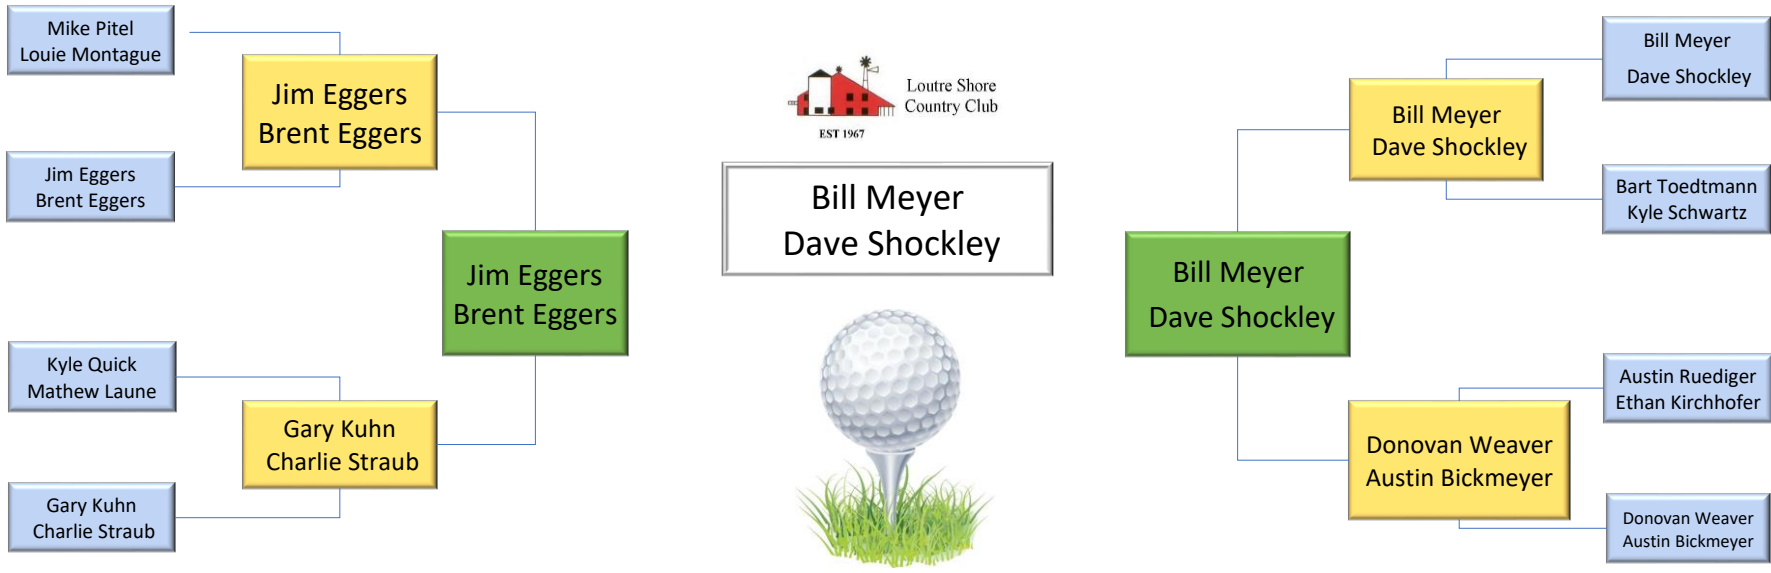

2020 Men's League Playoffs

2020 POINT STANDINGS

Early Division

Team #	Players	Weekly Points																	POS	
		1	2	3	4	5	6	7	8	9	10	11	12	13	14	15	16	17		TOTAL
		12-May	19-May	27-May	3-Jun	10-Jun	17-Jun	24-Jun	1-Jul	8-Jul	15-Jul	22-Jul	29-Jul	5-Aug	12-Aug	19-Aug	26-Aug	2-Sep		
3	Mike Pitel/Louie Montague	7.5	3.5	8.0	7.0	3.0	2.0	7.0	9.0	7.0	5.5	8.0	7.5	10.5	7.0	7.0	3.5	3.5	106.5	1
8	Kyle Quick / Mathew Laune	4.0	5.5	8.5	8.0	7.0	4.0	3.0	8.0	5.5	8.5	5.5	7.5	3.0	7.5	7.0	8.0	5.5	106.0	2
4	Gary Kuhn / Charlie Straub	3.5	2.5	8.0	3.0	5.5	7.0	8.0	3.5	7.5	5.5	3.0	7.0	9.5	7.0	8.0	7.5	4.0	100.0	3
11	Jim Eggers / Brent Eggers	8.0	4.0	8.0	4.0	7.0	8.0	8.5	2.0	4.0	7.5	5.5	3.5	7.5	7.0	3.0	7.5	2.0	97.0	4
5	Jeffrey Meyer / Alex Weaver	4.0	2.5	2.5	7.0	5.5	9.0	8.5	5.5	7.0	5.5	5.5	4.0	5.5	4.0	9.0	8.5	3.5	97.0	5
1	Jeff Yielding / Chuck Unnerstall	7.0	7.5	3.0	4.0	9.0	5.5	8.0	8.5	3.5	3.5	4.0	4.0	5.5	3.5	4.0	8.5	7.5	96.5	6
6	Randy Gillig / Rich Gillig	7.0	5.5	7.0	8.0	2.0	4.0	4.0	3.5	9.5	5.5	9.0	7.5	3.5	8.0	3.5	2.5	5.5	95.5	6
10	Rick Vandegriffe / Michael Baynes	5.5	7.0	8.0	7.0	3.0	7.5	4.0	8.5	7.5	2.5	4.0	3.5	5.5	4.0	4.0	4.0	9.0	94.5	8
13	Todd Witthaus / Nick Godat	2.5	3.5	8.0	3.0	3.0	3.0	7.0	5.5	3.5	5.5	7.0	7.0	8.0	7.0	7.5	7.0	4.0	92.0	9
16	Billy Cramer / Bob Borcherding	4.0	7.5	7.0	0.5	4.0	3.5	7.5	3.0	9.0	5.5	5.5	4.0	0.5	8.0	7.0	8.0	7.0	91.5	10
14	Tony Farris/ Doug Stock	8.5	4.0	4.0	4.0	5.5	7.5	2.5	7.5	4.0	5.5	3.0	7.0	5.5	3.5	5.5	4.0	6.5	88.0	11
9	Chris Theissen / Rustin Colter	5.5	8.0	3.0	8.0	5.5	7.5	3.5	2.5	5.5	8.5	2.0	7.0	1.5	4.0	5.5	7.0	2.5	87.0	12
2	Kyle Williams / Mark Laune	4.0	8.5	3.0	3.0	8.5	7.0	2.5	2.5	7.0	7.0	4.0	4.0	7.0	3.0	5.5	2.5	7.0	86.0	13
7	Dave Grannemann / Ron Schowe	7.0	8.5	4.0	4.0	2.5	5.5	3.0	3.5	2.0	2.5	7.0	7.5	7.5	4.0	5.5	3.0	7.5	84.5	14
12	Gary Menke / Jim Scheer	3.0	3.0	3.0	10.5	8.0	3.5	7.0	7.5	4.0	4.0	7.0	3.5	3.5	3.0	2.0	3.5	8.5	84.5	14
15	Jake Witthaus / Kyle Trevino	7.0	7.0	3.0	7.0	8.0	3.5	4.0	7.5	1.5	5.5	8.0	3.5	4.0	7.5	4.0	3.0	0.0	84.0	16